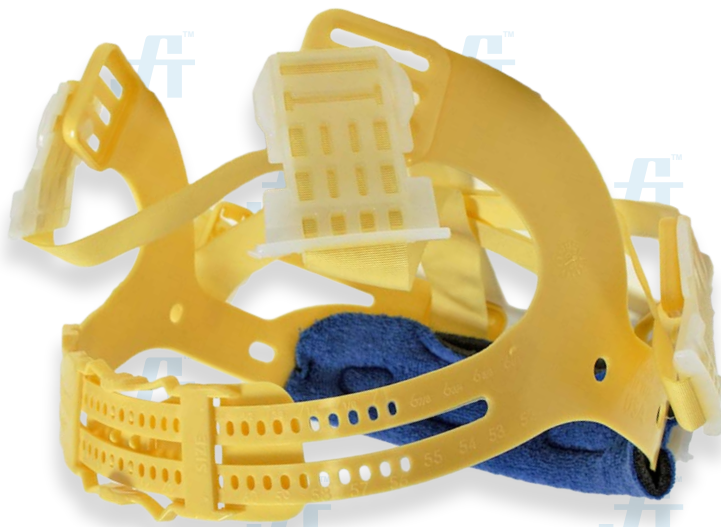

Classic Series 6-Point Pinlock Suspension

Article No.: 8491BD232
Model: RS6PC

Self-Sizing Pinlock suspension and replaceable brow pads. Has vertical height adjustments and very easy to fix with the hardhat. Designed for C30 and C33 Models.

FEATURES

1. Large cotton brow pad
2. Nylon Strap (1inch width)
3. Self sizing pin lock suspension
4. Vertical height adjustments capability

SPECIFICATION

Points of Attachment	: 6
Headband Sizes	: 6 1/2 - 8 (52-64 cm)
Sizing Location	: Rear
Incremental Sizing	: 1/16" hat size (5mm)
# Vertical Adjustments	: 2 front, 2 side, 3 rear
Crown Strap Material	: Seamless woven nylon
Crown Strap Width	: 1" (25mm)
Color of Crown Straps	: Yellow
Brow Pad Material	: Cotton
Replaceable Brow Pad	: Yes