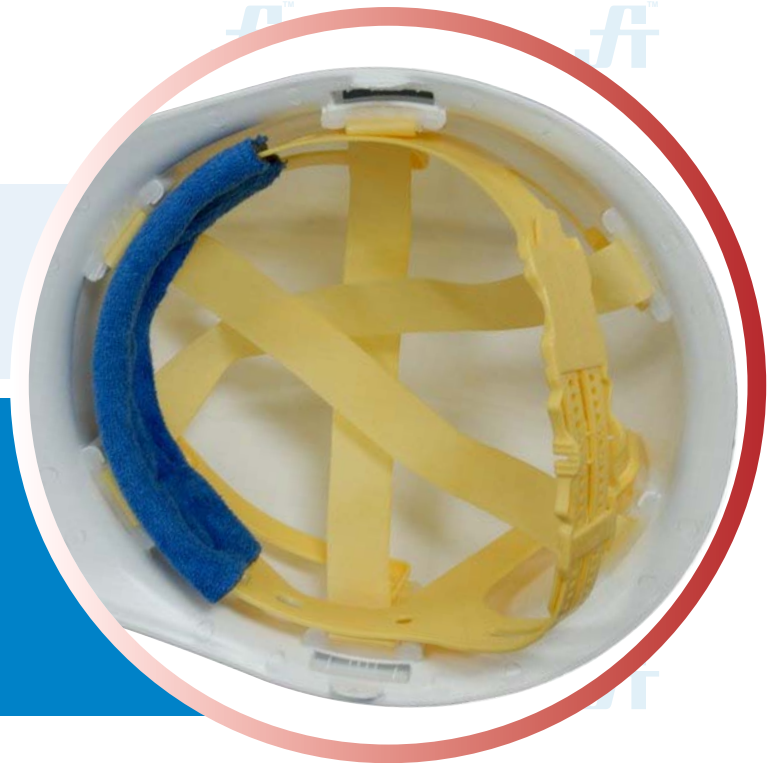

Classic Series 6-Point Pinlock Suspension

Article No.: 8491BD232
Model: RS6PC

Self-Sizing Pinlock suspension and replaceable brow pads. Has vertical height adjustments and very easy to fix with the hardhat. Designed for C30 and C33 Models.

FEATURES

1. Large cotton brow pad
2. Nylon Strap (1inch width)
3. Self sizing pin lock suspension
4. Vertical height adjustments capability

SPECIFICATION

Points of Attachment	: 6
Headband Sizes	: 6 1/2 - 8 (52-64 cm)
Sizing Location	: Rear
Incremental Sizing	: 1/16" hat size (5mm)
# Vertical Adjustments	: 2 front, 2 side, 3 rear
Crown Strap Material	: Seamless woven nylon
Crown Strap Width	: 1" (25mm)
Color of Crown Straps	: Yellow
Brow Pad Material	: Cotton
Replaceable Brow Pad	: Yes