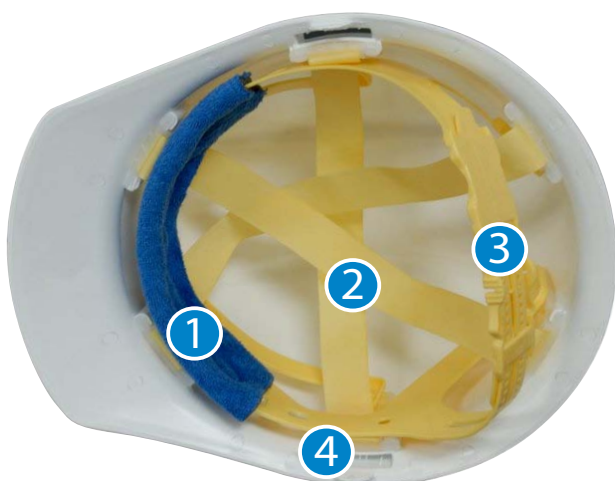

Classic Series 6-Point Pinlock Suspension

Article No.: 8491BD232
Model: RS6PC

Self-Sizing Pinlock suspension and replaceable brow pads. Has vertical height adjustments and very easy to fix with the hardhat. Designed for C30 and C33 Models.

FEATURES

1. Large cotton brow pad
2. Nylon Strap (1inch width)
3. Self sizing pin lock suspension
4. Vertical height adjustments capability

SPECIFICATION

Points of Attachment	: 6
Headband Sizes	: 6 1/2 - 8 (52-64 cm)
Sizing Location	: Rear
Incremental Sizing	: 1/16" hat size (5mm)
# Vertical Adjustments	: 2 front, 2 side, 3 rear
Crown Strap Material	: Seamless woven nylon
Crown Strap Width	: 1" (25mm)
Color of Crown Straps	: Yellow
Brow Pad Material	: Cotton
Replaceable Brow Pad	: Yes